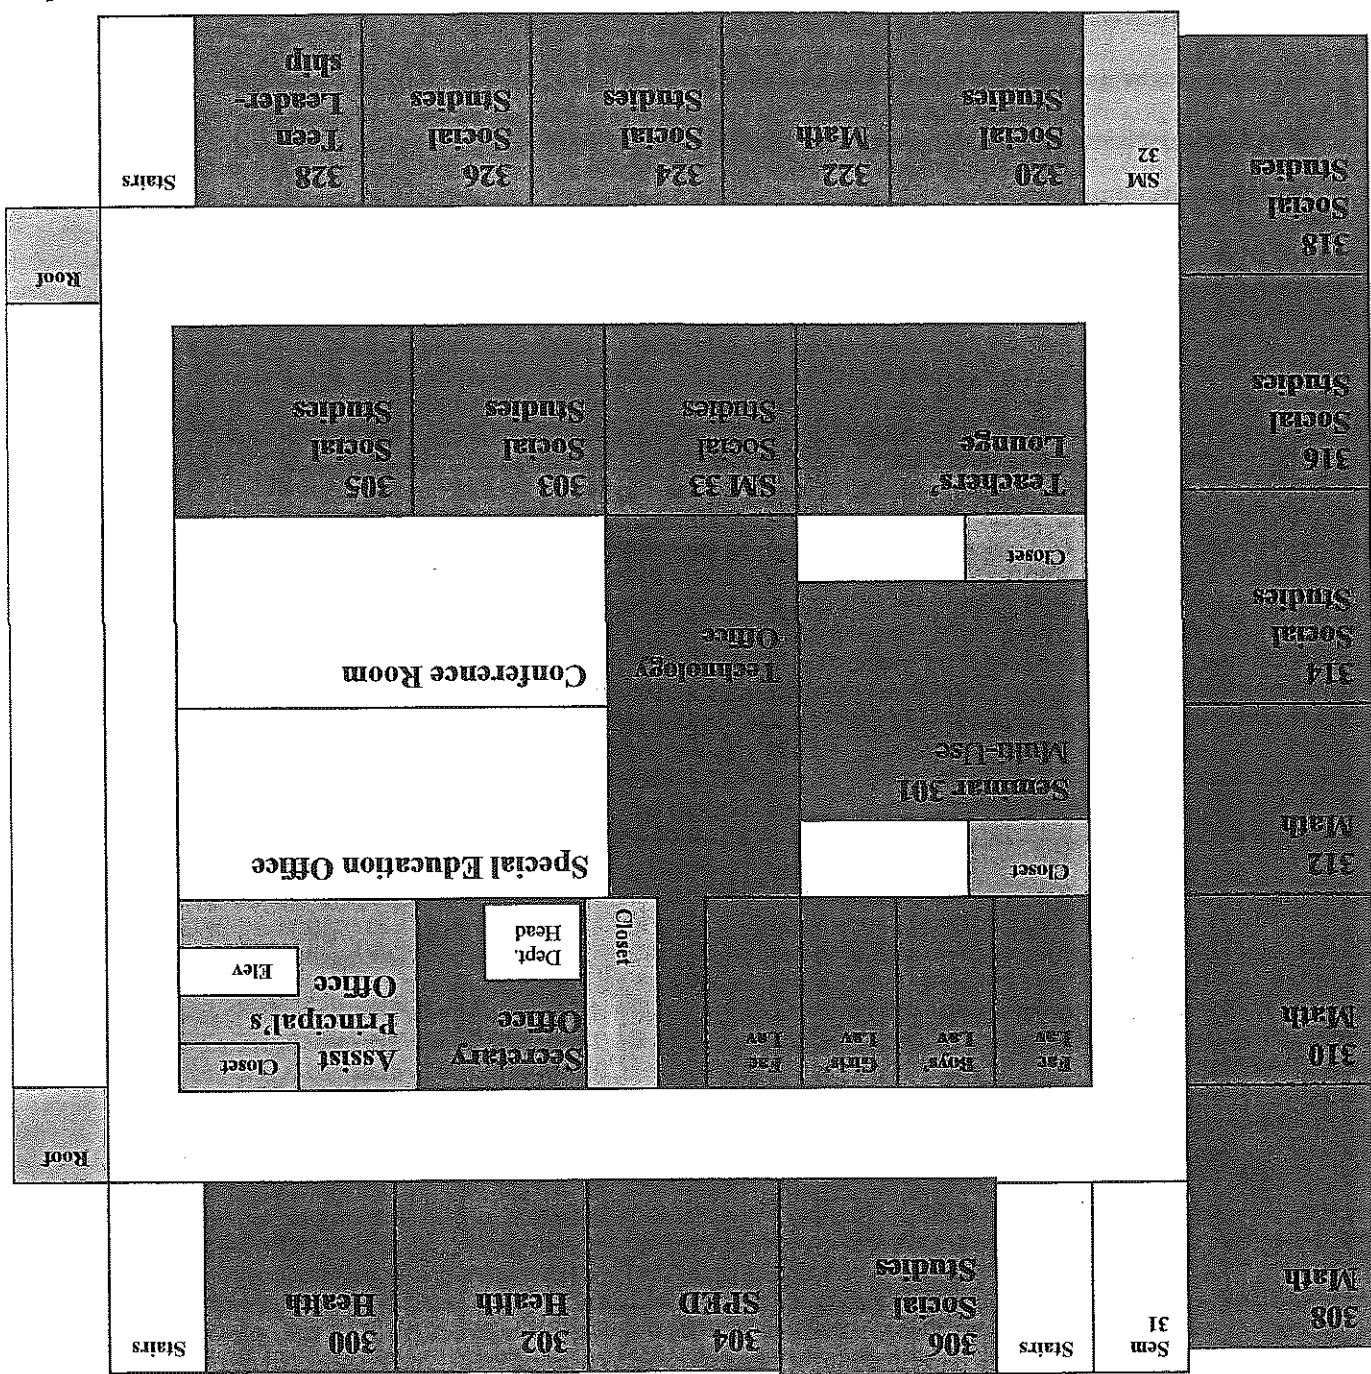

- (Master Key) Access to all rooms       Access to elevator
- Access to Seminar 11, Special Ed Office, and Conference Room
- Access to Seminar 12 and departmental closet
- Access to classrooms, lavatories, secretary's office, and Seminar 101

Ferrari

Fermi

- Access to main office, D Wing classrooms
- Access to guidance, nurses' office, D206

(Master Key) Access to all rooms      Access to elevator

- Access to Seminar 21, Special Ed Office, and 3<sup>rd</sup> floor Conference Room
- Access to Seminar 22 and departmental closet
- Access to classrooms, lavatories, secretary's office, and Seminar 301
- Access to Library

Ferris

Fermi

- (Master Key) Access to all rooms
- Access to Seminar 31, Special Ed Office, and Conference Room
- Access to Seminar 32 and departmental closet
- Access to classrooms, lavatories, secretary's office, and Seminar 301
- Access to technology room